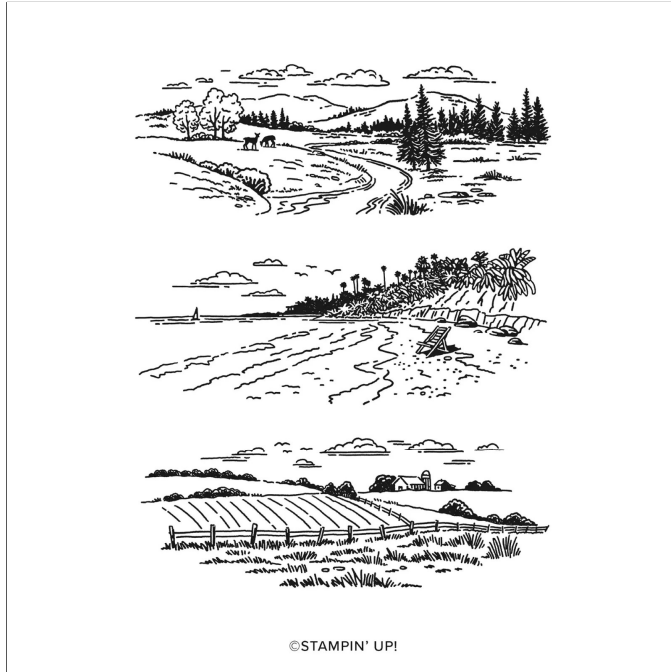

#SUStamps

# Far Away Landscapes Stamp Set

Far Away Landscapes Stamp Set

#SUStamps #Photopolymer

Set of 3 photopolymer stamps  
 Online Exclusive March 2026  
 Far Away Landscapes Stamp Set 167543

Insert created by Bev Adams, BevAdams.com, BevAdams@verizon.net. All Images © Stampin' Up!

Color	Embellish.	Dies	Paper	Kits/stamps	Tools	Folders	Adhesives
Annual Catalog	Online Exclusives	Special Release	Kits	Mini Catalog			

Cut to fit your case: Standard Case: 5/8" spine, 5 1/8" front, 7" length  
 New Stamp & Die Envelopes 5 1/4" front, 8 7/8" length